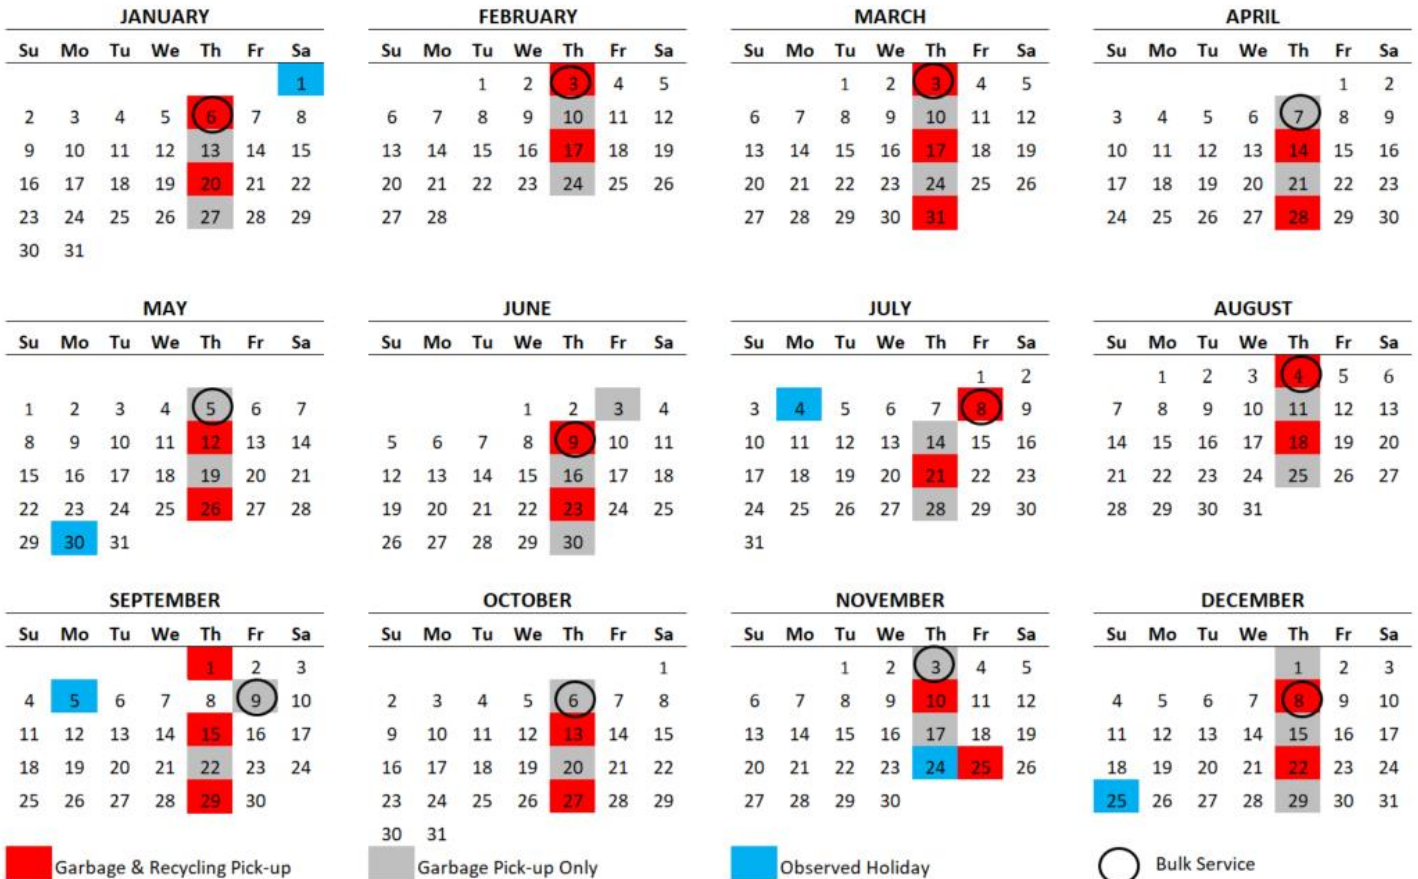

2022 Garbage and Recycling Calendar Village of Sullivan

Phone: 608-580-0580

Website: www.badgerlanddisposal.com

Email: townservice@badgerlanddisposal.com

Garbage will be collected weekly. Recycling will be collected every other week.
Days in **RED** are your garbage and recycling weeks. Days in **GREY** are your garbage only weeks.
Holidays on a weekday: Service will be delayed one day.

Service Day: Thursday

Bulk pick-up policy: You are allowed ONE bulk item per month on your designated day (Tires Off the Rim: We can take up to two per month). It is not necessary to call in your item, but please have it out by 6am on your designated bulk day. In order to service all residents in a timely matter, the driver will only take ONE item (or 2 tires off the rim) on your specified day. If you have any questions, you can call 608-580-0580 or email townservice@badgerlanddisposal.com.